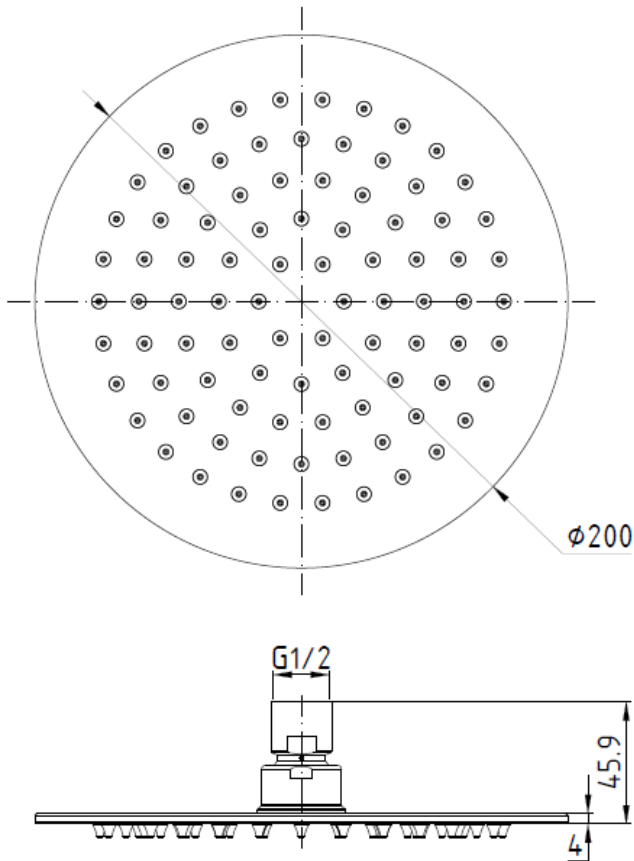

P&P

Cora Overhead Shower 200mm in Brushed SS304

PRS086SS

Information

- Finish: Brushed SS304
- Material: SS304
- Size: ϕ 200mm
- WELS: 3 Star 9L/min

Maintenance and Care

- Do not use harsh detergents or products that contain chloride & halides.
- Do not use abrasive, cream or citrus based cleaners or hydrochloric acid.
- Surface should be cleaned only with a mild detergent that must be rinsed off.
- It is suggested to only clean with warm water and a soft cloth.
- Damage caused by the wrong cleaning methods used will void warranty.