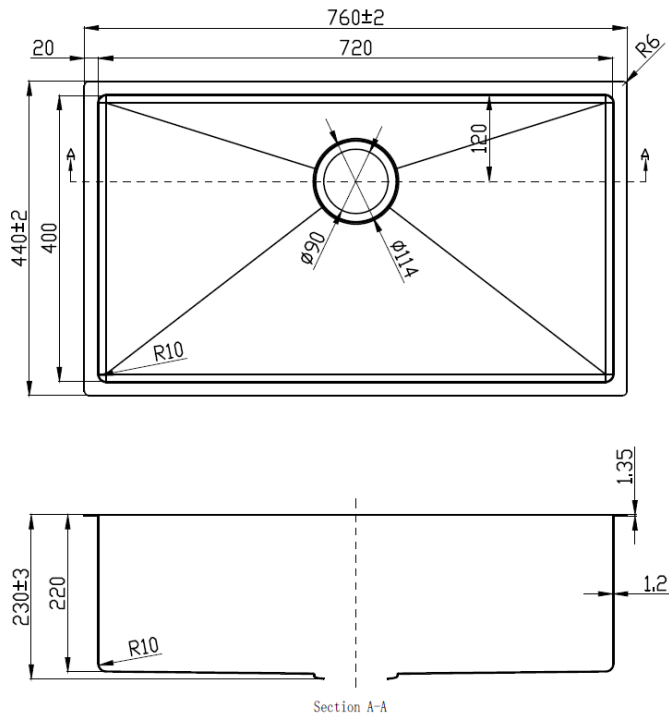

P&P

Above / Undermount Single Bowl Sink

PS720R-230

Information

- **Make:** Fabricated R10 Corner
- **Finish:** 304 Stainless Steel
- **Overall:** 760 x 440 x 230 mm
- **Thickness:** 1.2 mm
- **CLIPS:** YES
- **Basket Waste:** YES